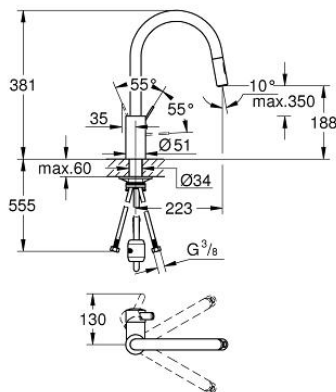

31 481 001 EUROSMART COSMOPOLITAN SINGLE-LEVER SINK MIXER 1/2"

PRODUCT DESCRIPTION

- Colour: Chrome
- high spout
- monobloc installation
- GROHE Long-Life Shine durable sparkling sheen
- GROHE SilkMove 35 mm ceramic cartridge
- GROHE EasyDock guarantees easy retraction and smooth docking back to the starting position
- Lead and Nickel Free Inner Water Ways
- pull-out dual spray
- diverter: laminar spray/SpeedClean shower jet
- adjustable flow rate limiter
- swivel tubular spout
- swivel area 360°
- protected against backflow

- flexible connection hoses
- metal fixation set

31 481 001 **EUROSMART COSMOPOLITAN SINGLE-LEVER SINK MIXER 1/2"**

31 481 001 EUROSMART COSMOPOLITAN SINGLE-LEVER SINK MIXER 1/2"

SPARE PARTS, April 2020 – now

- 1: Lever (Spare part-nr. 46683000)
 - 2: Cartridge (Spare part-nr. 46374000)
 - 3: Shower hose (Spare part-nr. 48293000)
 - 4: Hand shower (Spare part-nr. 48416000)
 - 4.1: Non-return valve (Spare part-nr. 08565000)
 - 4.2: Flow straightener (Spare part-nr. 48347000)
 - 5: Mounting set (Spare part-nr. 48477000)
 - 6: Coupling piece (Spare part-nr. 46338000)
 - 6.1: O-ring $\varnothing 10 \times \varnothing 2,2$ (Spare part-nr. 0057500M)
 - 7: Socket Spanner (Spare part-nr. 19332000)*
- * Optional accessories