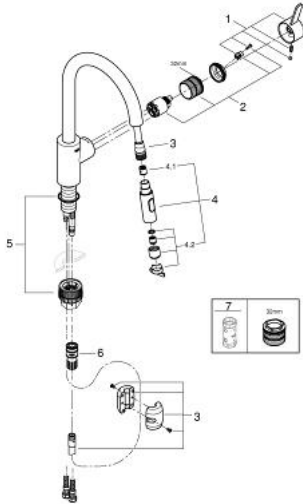

31 481 001 EUROSMART COSMOPOLITAN SINGLE-LEVER SINK MIXER 1/2"

PRODUCT DESCRIPTION

- Colour: Chrome
- high spout
- monobloc installation
- GROHE Long-Life Shine durable sparkling sheen
- GROHE SilkMove 35 mm ceramic cartridge
- GROHE EasyDock guarantees easy retraction and smooth docking back to the starting position
- Lead and Nickel Free Inner Water Ways
- pull-out dual spray
- diverter: laminar spray/SpeedClean shower jet
- adjustable flow rate limiter
- swivel tubular spout
- swivel area 360°
- protected against backflow

- flexible connection hoses
- metal fixation set

31 481 001 **EUROSMART COSMOPOLITAN SINGLE-LEVER SINK MIXER 1/2"**

31 481 001 EUROSMART COSMOPOLITAN SINGLE-LEVER SINK MIXER 1/2"

SPARE PARTS, April 2020 – now

- 1: Lever (Spare part-nr. 46683000)
 - 2: Cartridge (Spare part-nr. 46374000)
 - 3: Shower hose (Spare part-nr. 48293000)
 - 4: Hand shower (Spare part-nr. 48416000)
 - 4.1: Non-return valve (Spare part-nr. 08565000)
 - 4.2: Flow straightener (Spare part-nr. 48347000)
 - 5: Mounting set (Spare part-nr. 48477000)
 - 6: Coupling piece (Spare part-nr. 46338000)
 - 6.1: O-ring $\varnothing 10 \times \varnothing 2,2$ (Spare part-nr. 0057500M)
 - 7: Socket Spanner (Spare part-nr. 19332000)*
- * Optional accessories