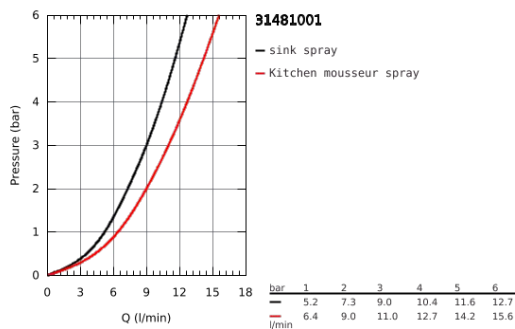

31 481 001 EUROSMART COSMOPOLITAN SINGLE-LEVER SINK MIXER 1/2"

PRODUCT DESCRIPTION

- Colour: Chrome
- high spout
- monobloc installation
- GROHE Long-Life Shine durable sparkling sheen
- GROHE SilkMove 35 mm ceramic cartridge
- GROHE EasyDock guarantees easy retraction and smooth docking back to the starting position
- Lead and Nickel Free Inner Water Ways
- pull-out dual spray
- diverter: laminar spray/SpeedClean shower jet
- adjustable flow rate limiter
- swivel tubular spout
- swivel area 360°
- protected against backflow

- flexible connection hoses
- metal fixation set

31 481 001 **EUROSMART COSMOPOLITAN SINGLE-LEVER SINK MIXER 1/2"**

31 481 001 EUROSMART COSMOPOLITAN SINGLE-LEVER SINK MIXER 1/2"

SPARE PARTS, April 2020 – now