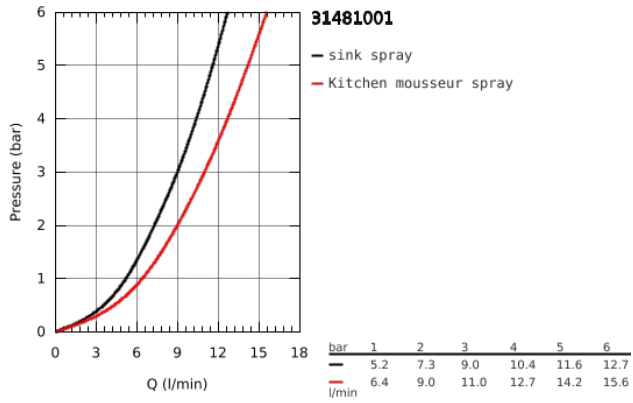

31 481 001 EUROSMART COSMOPOLITAN SINGLE-LEVER SINK MIXER 1/2"

PRODUCT DESCRIPTION

- Colour: Chrome
- high spout
- monobloc installation
- GROHE Long-Life Shine durable sparkling sheen
- GROHE SilkMove 35 mm ceramic cartridge
- GROHE EasyDock guarantees easy retraction and smooth docking back to the starting position
- Lead and Nickel Free Inner Water Ways
- pull-out dual spray
- diverter: laminar spray/SpeedClean shower jet
- adjustable flow rate limiter
- swivel tubular spout
- swivel area 360°
- protected against backflow

- flexible connection hoses
- metal fixation set

31 481 001 **EUROSMART COSMOPOLITAN SINGLE-LEVER SINK MIXER 1/2"**

31 481 001 EUROSMART COSMOPOLITAN SINGLE-LEVER SINK MIXER 1/2"

SPARE PARTS, April 2020 – now